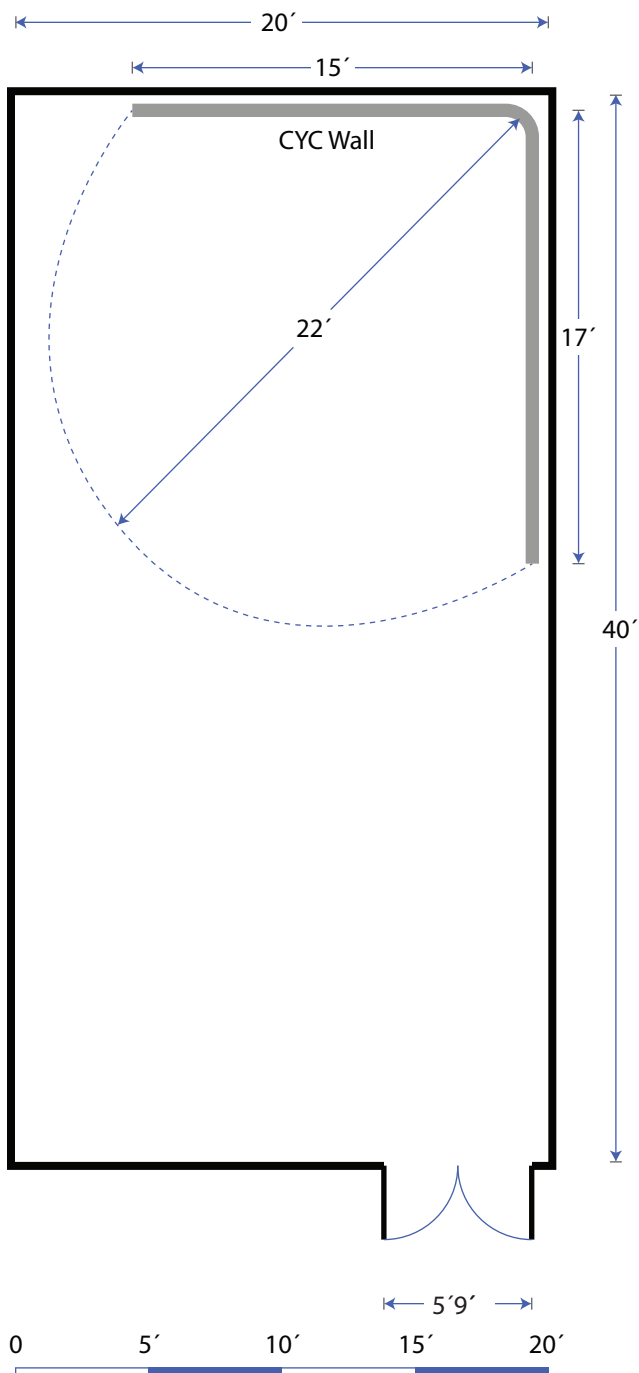

## STUDIO

|                |                 |
|----------------|-----------------|
| LENGTH         | 40'             |
| WIDTH          | 20'             |
| HEIGHT TO GRID | 10'8"           |
| APPROX. AREA   | 800 square feet |
| SPECIFICATIONS | A/C             |
|                | Wood Floor      |
|                | Makeup Area     |
|                | Wardrobe Area   |
|                | Shower          |
|                | High Speed WiFi |