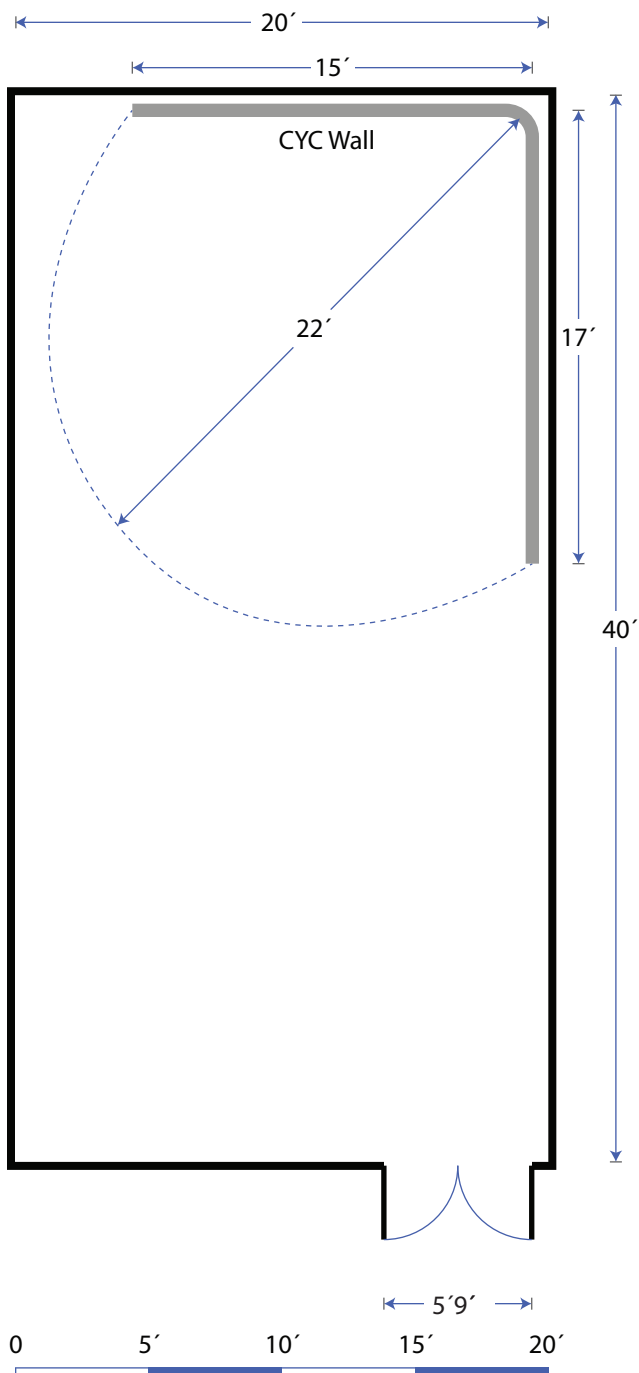

STUDIO

LENGTH	40'
WIDTH	20'
HEIGHT TO GRID	10'8"
APPROX. AREA	800 square feet
SPECIFICATIONS	A/C
	Wood Floor
	Makeup Area
	Wardrobe Area
	Shower
	High Speed WiFi

INCLUDED IN STUDIO PACKAGE

- Tungsten lighting package including 2K/1K open face and 1Kw/650W/300W/150W Fresnels all complete with barndoors and scrims.
- C-Stands complete with 40" arms as well as baby rollers and light stands.
- Assorted grip equipment including cardellinis, maffers, spring clamps...
- Complete sets of 18"x24", 2'x 3', and 4'x 4' flags, nets and silks.
- Electric support including stingers, quad boxes and 1K dimmers.
- Our 2 wall Cyc is pre-lit with four 4' 4Bank Kino Flo's.